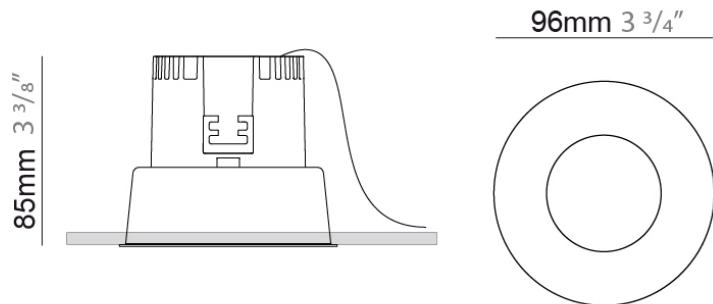

DIXIT RA8 RECESSED

L5600421

GENERAL

Series: Dixit

Subseries: Dixit RA8

Brand: Ivela

Division: Architectural

Mounting Type: Recessed

Mounting Location: Ceiling

Subcategory: Downlight

PHYSICAL

Shape: Round

Diameter (mm): 96

Diameter (in): 3 ³/₄

Height (mm): 85

Height (in): 3 ³/₈

Min. Recessing Depth (mm): 125

Min. Recessing Depth (in): 4 ¹⁵/₁₆

Light Distribution: Direct

Weight (kg): 0.5

Weight (lbs): 1.1

Diffuser: Clear Polycarbonate

Fixture Finish: MWH

Fixture Material: Aluminum Die Cast

Cut-out Measurements: 92mm (3 5/8")

ELECTRICAL

Input Wattage Range: 1 - 9 W

Lamp Type: LED

Total Output Wattage (W): 6.5

Driver Included: No

Driver Location: Recessed Housing

Housing: See components

Constant Current (mA): 250

LED

Color Temperature (°K): 3000

CRI: >80 CRI

Lamp Life (hrs): 50000

OPTICAL

Reflector: 25

RATINGS AND CERTIFICATIONS

IP rating: IP44